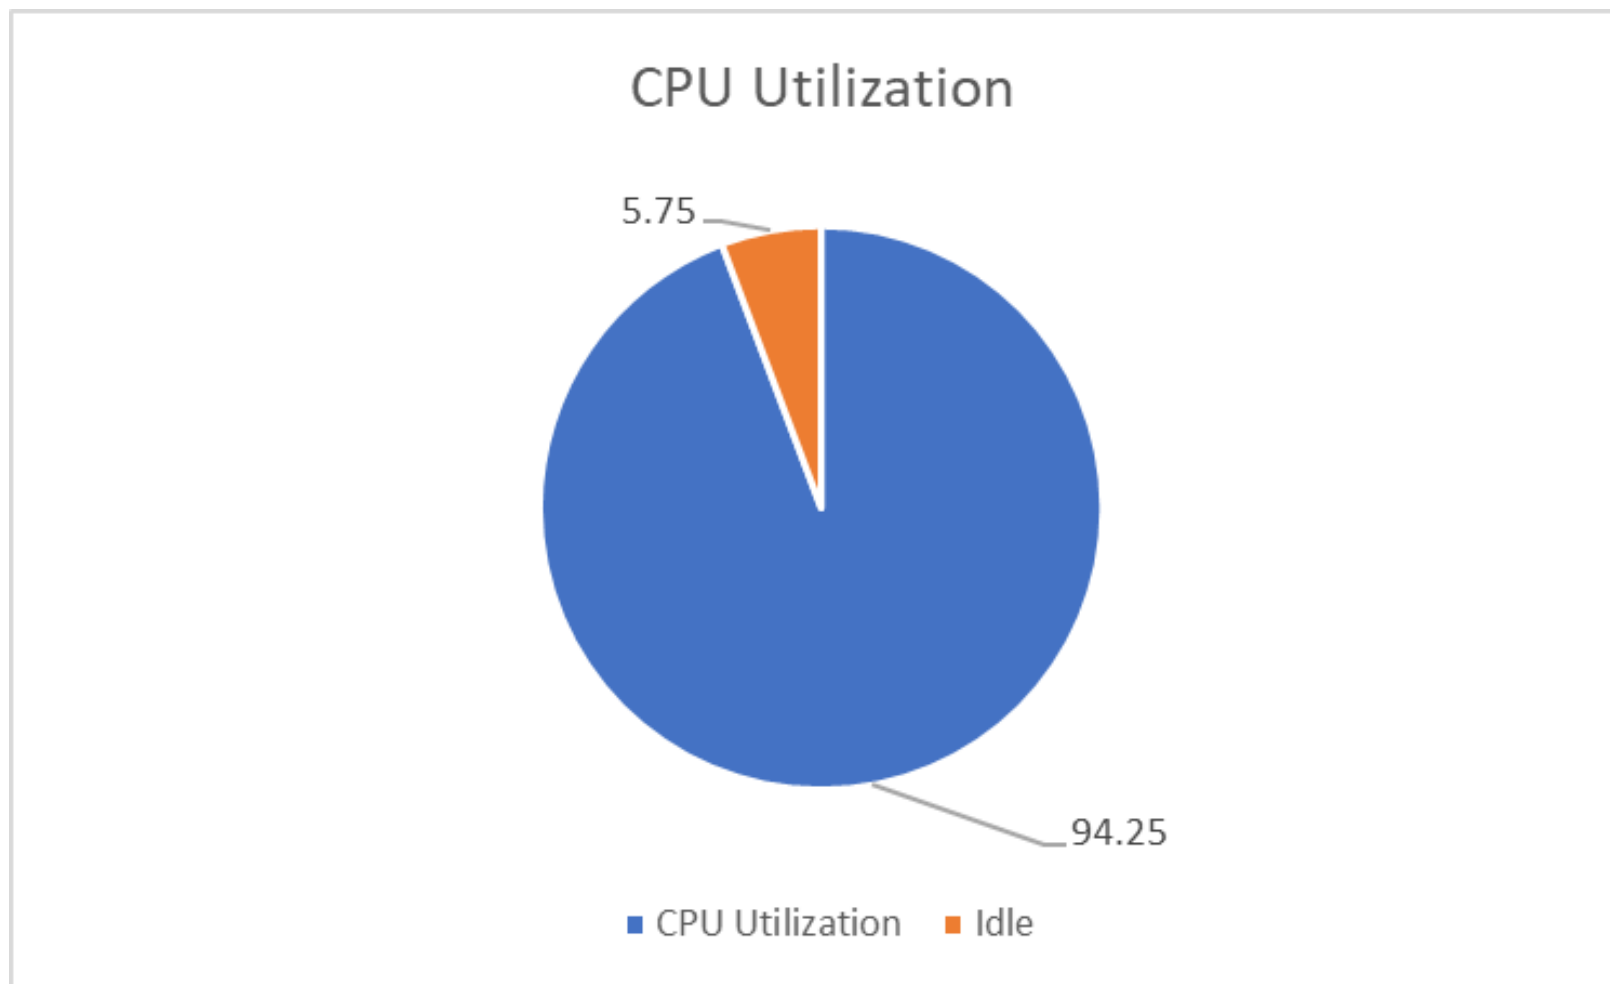

PARAM Himalaya CPU UTILIZATION

CPU Utilization last month (15 April 2024 – 15 May 2024)

CPU Utilization last 6 month (15 Nov 2023 – 15 May 2024)

CPU Utilization last year (15 May 2023 – 15 May 2024)