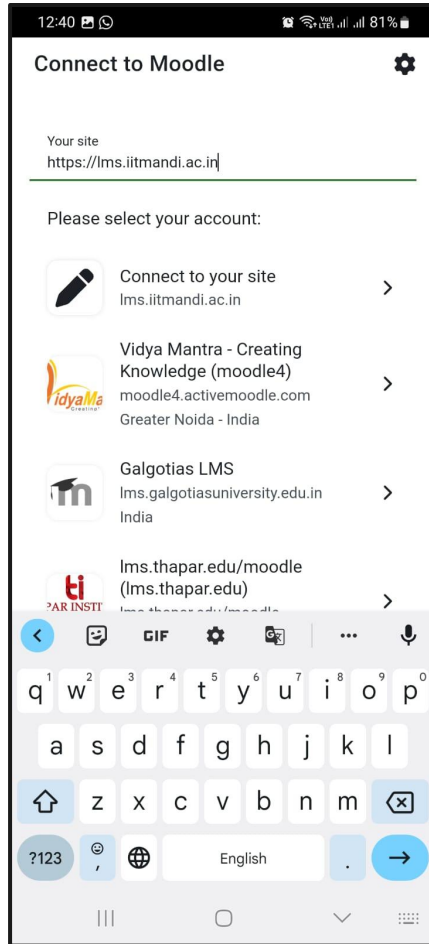

How to use Moodle App ?

Download and install the Moodle App on your device from Google Playstore

Fill the following information and connect to your site.

← Log in ⚙️ ?

LMS IIT Mandi
https://lms.iitmandi.ac.in

Username

Password 👁️

LOG IN

[Forgotten your username or password?](#)

Is this your first time here?

For full access to this site, you first need to create an account.

Login using LDAP id and password

Explore your assigned courses,
assignments.