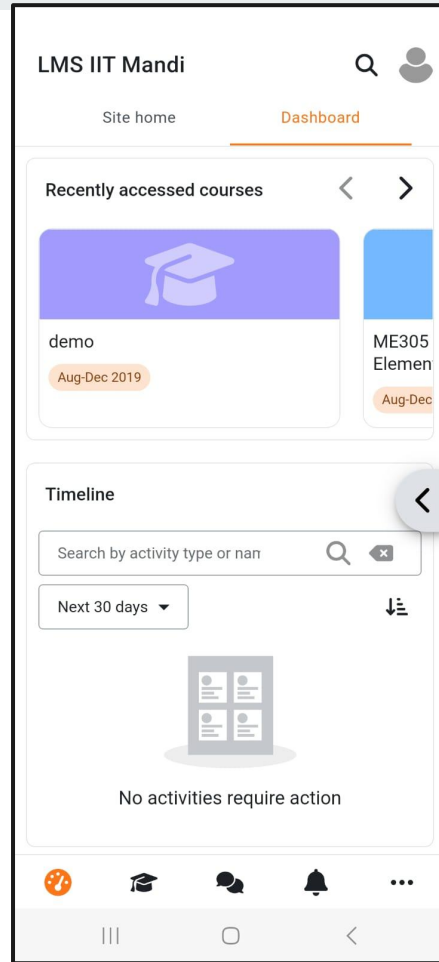

How to use Moodle App ?

Download and install the Moodle App on your device from Google Playstore

Fill the following information and connect to your site.

← Log in ⚙️ ?

LMS IIT Mandi
https://lms.iitmandi.ac.in

Username

Password 👁️

LOG IN

[Forgotten your username or password?](#)

Is this your first time here?

For full access to this site, you first need to create an account.

Login using LDAP id and password

Explore your assigned courses,
assignments.